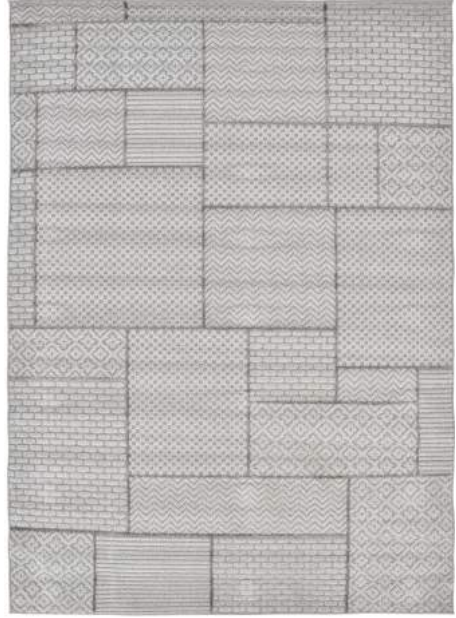

Machine made frisé rug with a vintage look.

60x110 - 80x150 - 120x170 - 133x190 - 160x230 - 200x290

865 Bone Light Grey

485 Bone Light Grey

CANCUN

Indoor/ outdoor rug with frise yarn and low pile.

60x110 - 80x150 - 80x250 - 120x160 - 133x190 - 160x230 - 200x290

419

417

DT001-Beige

DT001-Light Grey

RABBIT TD

Super soft polyester rabbit skin rug with geomteric design..
60x100 - 80x150 - 120x180 - 180x270

Available from
June 2019

Black