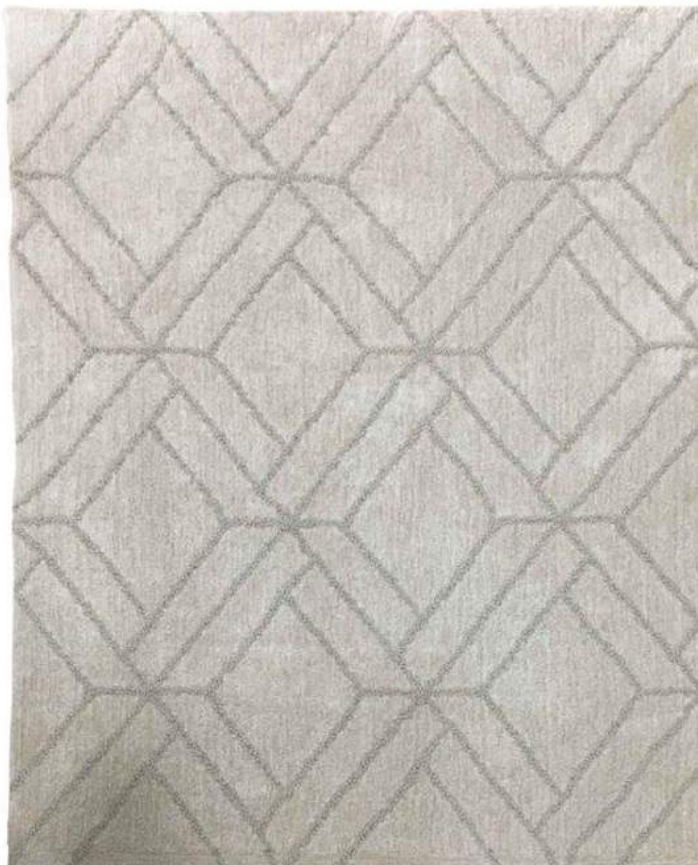

1672-08 - Blue

JAY

Soft MF polyester rug with ball yarn loop designs.

60x100 - 70x140 - 110x160 - 155x220 - 190x275

*Available from
June 2019*

1693-02-Ivory

Ivory

Dark Grey